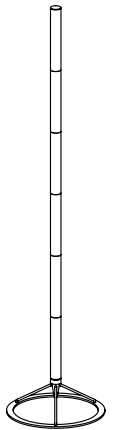

SNOWMAN25 SOLID Pendant
White, Butter, Tangerine

SNOWMAN70 Pendant

AL + Paper + Steel
700 x 700 x 402mm / 650g
F-LED A60 8W Dimmable
2700K
HUE SMART Lamp 9W
1000K - 20000K
AC 220V E26

LIMBO120 Pendant

Silver
Aluminum + Steel + PC
1212 x 32 x 34mm
1.27kg
Integrated LED 25W
3000K, 4000K
AC 220V

LIMBO Sleeve

White, Ice Mint, Ivory, Peach
Cobalt Blue, Black, Silver
Aluminum
32 x 32 x 200mm
65g

LIMBO120 Floor

Silver
Aluminum + Steel + PC
300 x 300 x 1316mm
2.2kg
Integrated LED 25W
3000K, 4000K
AC 220V