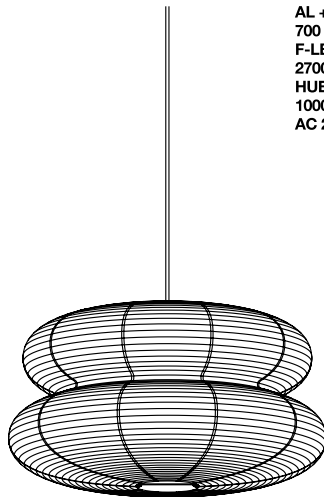

SNOWMAN70 Pendant

AL + Paper + Steel
700 x 700 x 402mm / 650g
F-LED A60 8W Dimmable
2700K
HUE SMART Lamp 9W
1000K - 20000K
AC 220V E26

LIMBO120 Pendant

Silver
Aluminum + Steel + PC
1212 x 32 x 34mm
1.27kg
Integrated LED 25W
3000K, 4000K
AC 220V