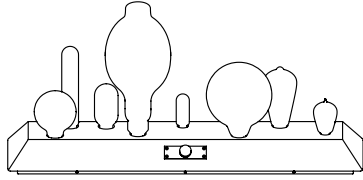

LANDSCAPE68 Table

Aluminum, Industrial Gray
AL + Steel
680 x 175 x 70mm
4.18kg
AC 220V E14, E26