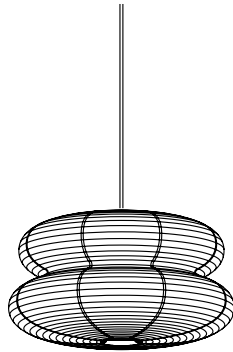

SNOWMAN50 Pendant

AL + Paper + Steel
500 x 500 x 290mm / 350g
F-LED A60 8W Dimmable
2700K
HUE SMART Lamp 9W
1000K - 20000K
AC 220V E26

SNOWMAN25 SOLID Pendant
White, Butter, Tangerine